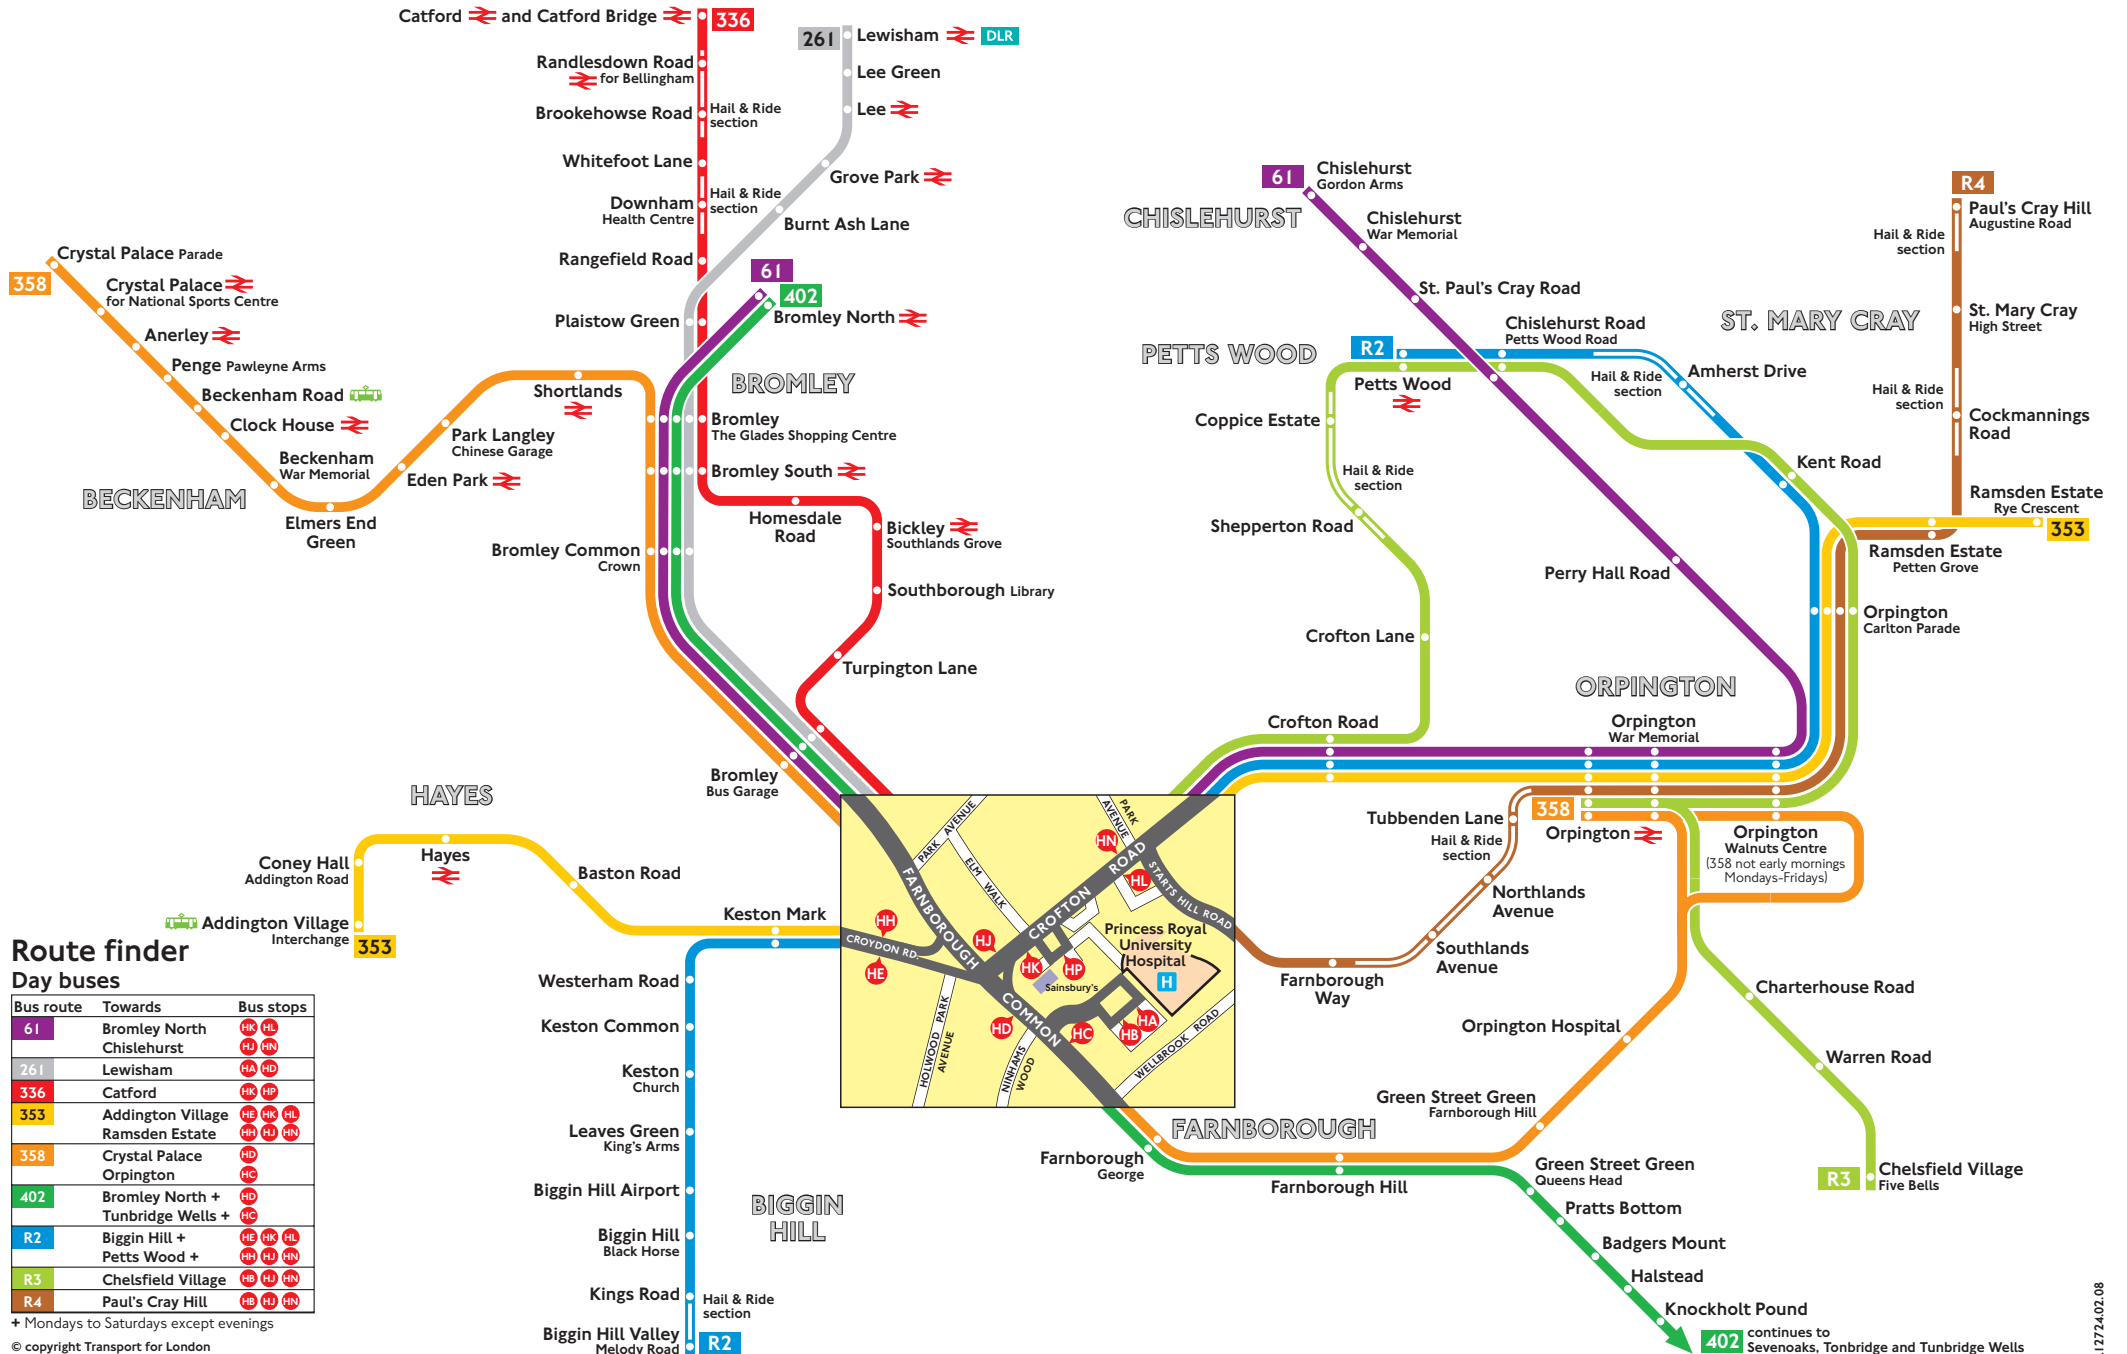

# Buses from Princess Royal University Hospital

## Route finder Day buses

Bus route	Towards	Bus stops
61	Bromley North Chislehurst	HK HL HJ HN
261	Lewisham	HA HP
336	Catford	HK HP
353	Addington Village Ramsden Estate	HB HK HL HN HD HN
358	Crystal Palace Orpington	HD HC
402	Bromley North + Tunbridge Wells +	HD HC
R2	Biggin Hill + Petts Wood +	HB HK HL HN HU HN
R3	Chelsfield Village	HB HU HN
R4	Paul's Cray Hill	HB HU HN

+ Mondays to Saturdays except evenings  
© copyright Transport for London  
Information correct from February 2008